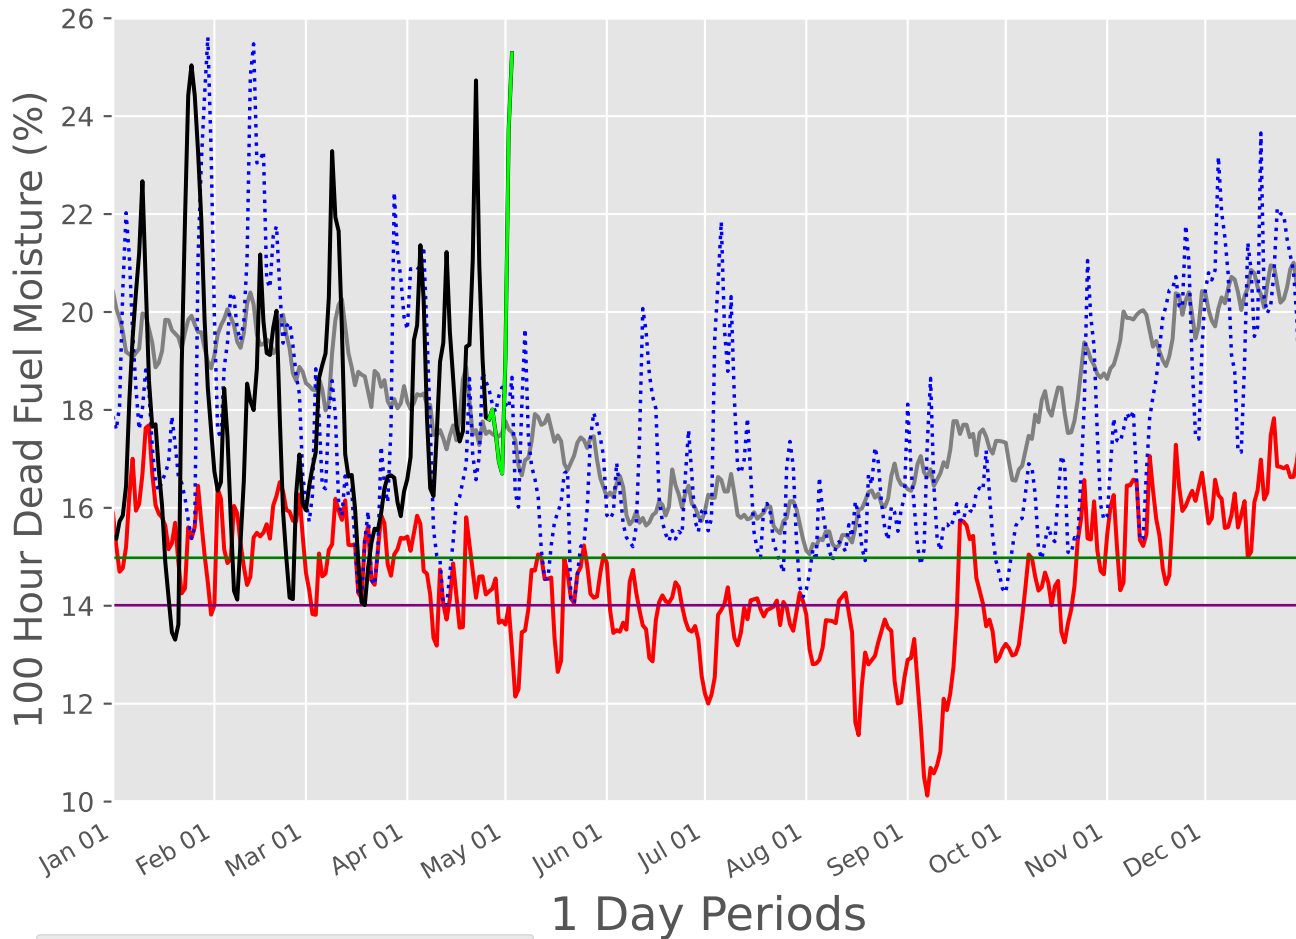

CENTRAL TEXAS Predictive Service Area

2007-2026

7049 Wx Observations

Generated on 04/26/2026-21:03