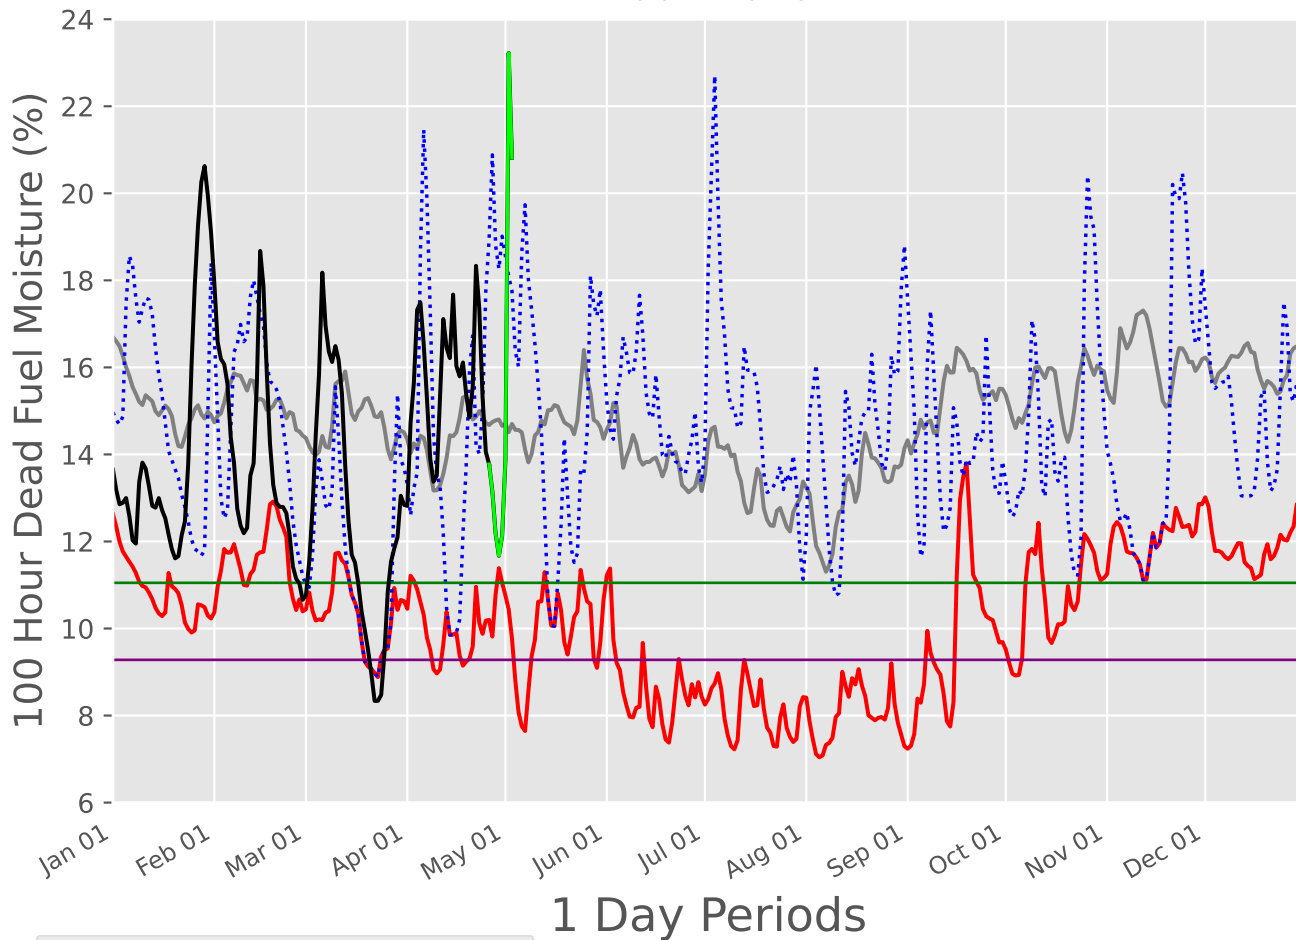

ROLLING PLAINS Predictive Service Area 2007-2026

7049 Wx Observations
Generated on 04/26/2026-21:03