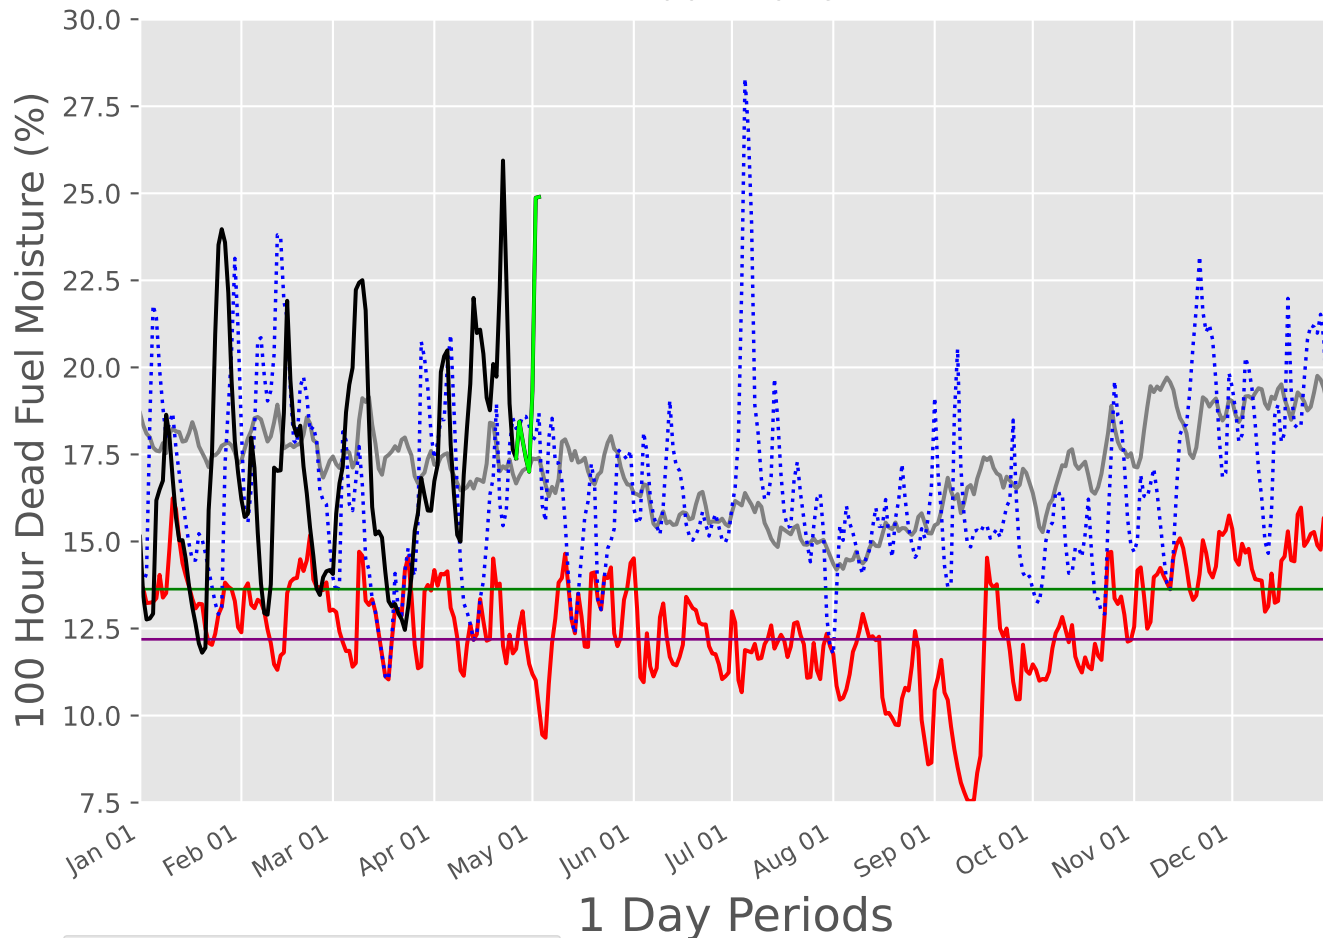

EASTERN HILL COUNTRY Predictive Service Area

2007-2026

7049 Wx Observations
Generated on 04/26/2026-21:03