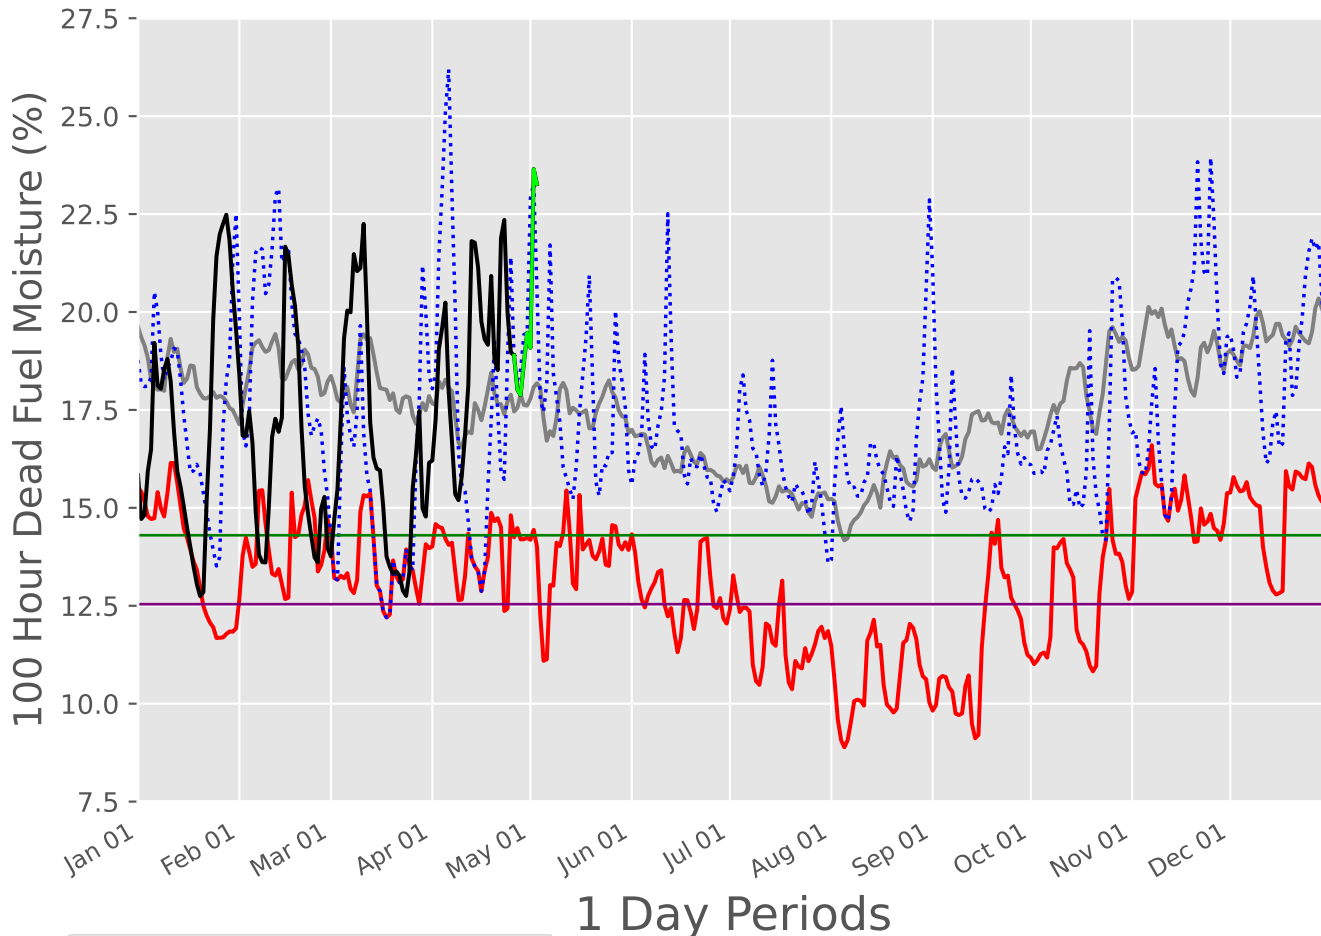

NORTH TEXAS Predictive Service Area 2007-2026

7049 Wx Observations
Generated on 04/26/2026-21:03