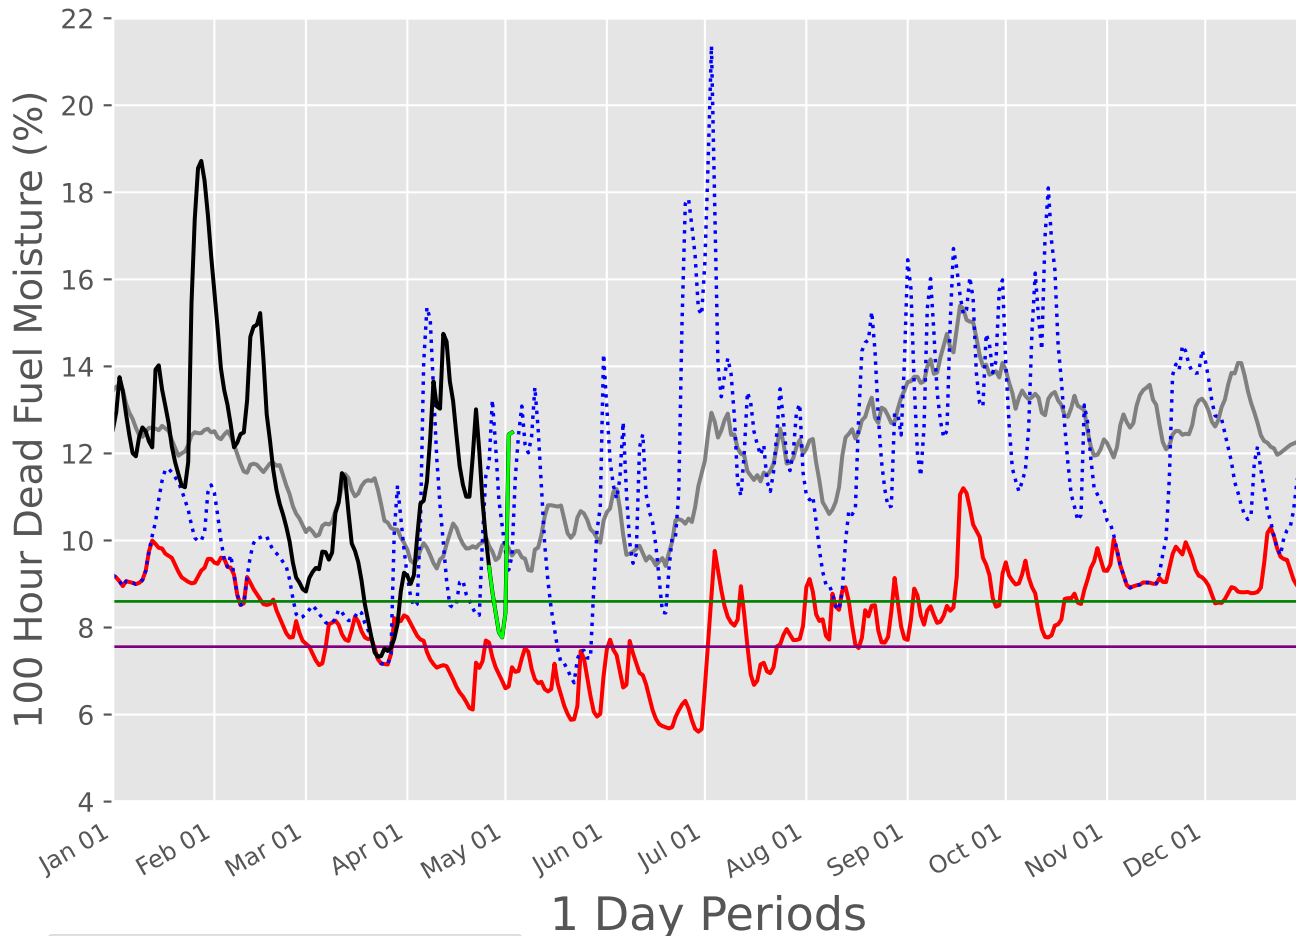

TRANS PECOS Predictive Service Area 2007-2026

7049 Wx Observations
Generated on 04/26/2026-21:03