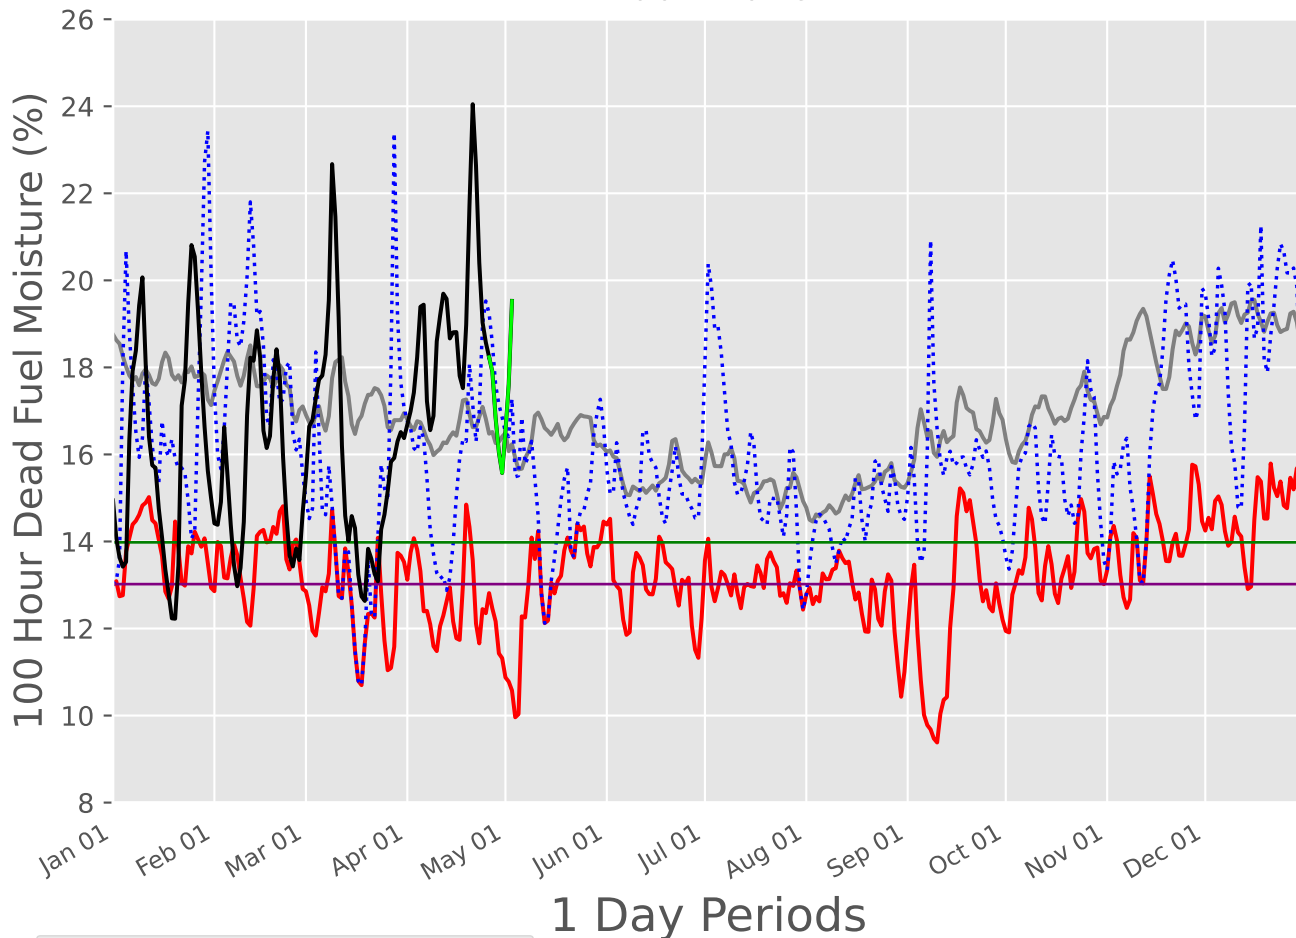

SOUTH TEXAS Predictive Service Area

2007-2026

7049 Wx Observations
Generated on 04/26/2026-21:03