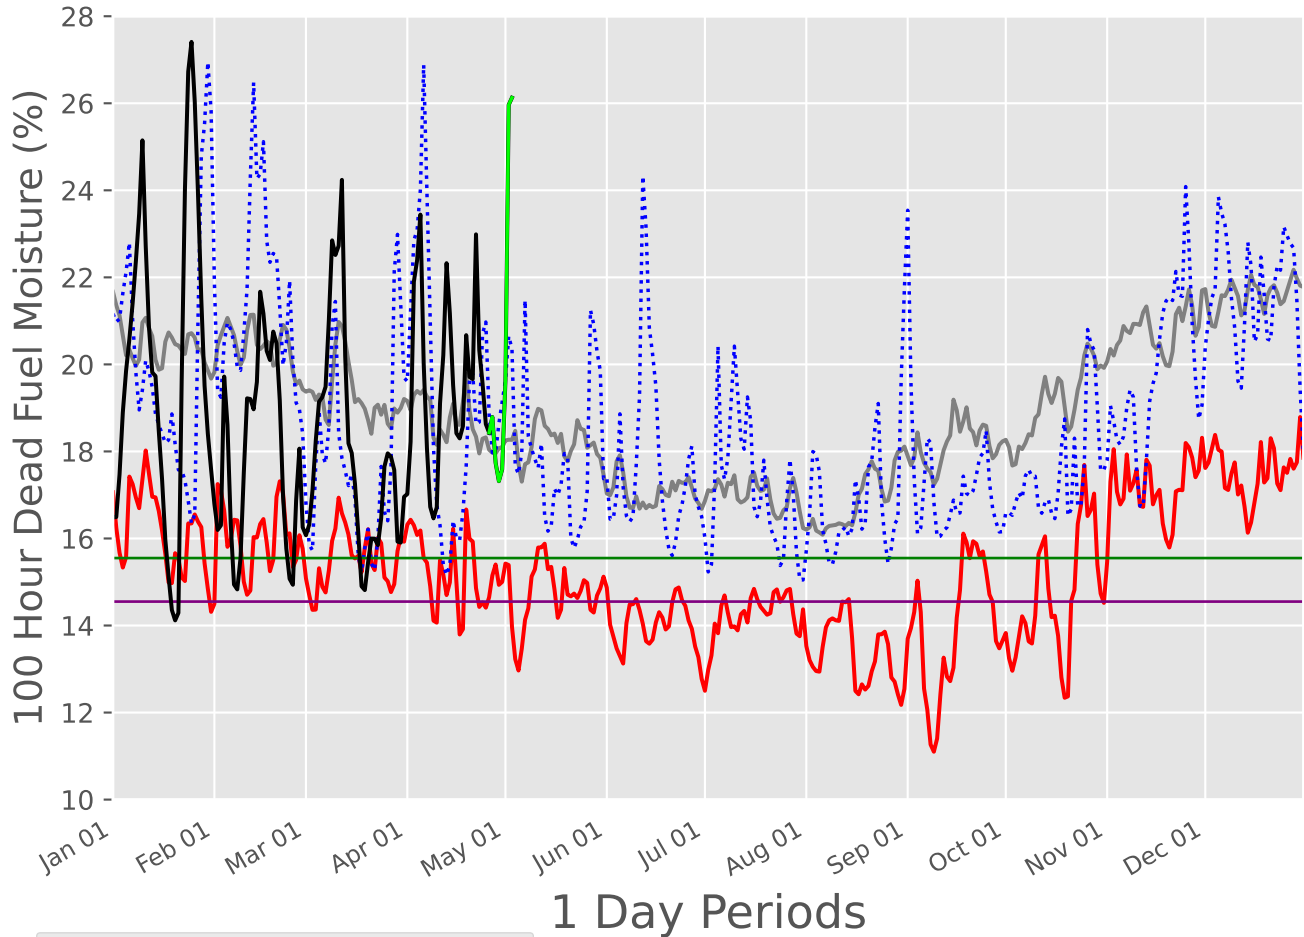

WESTERN PINEYWOODS Predictive Service Area 2007-2026

7049 Wx Observations
Generated on 04/26/2026-21:03