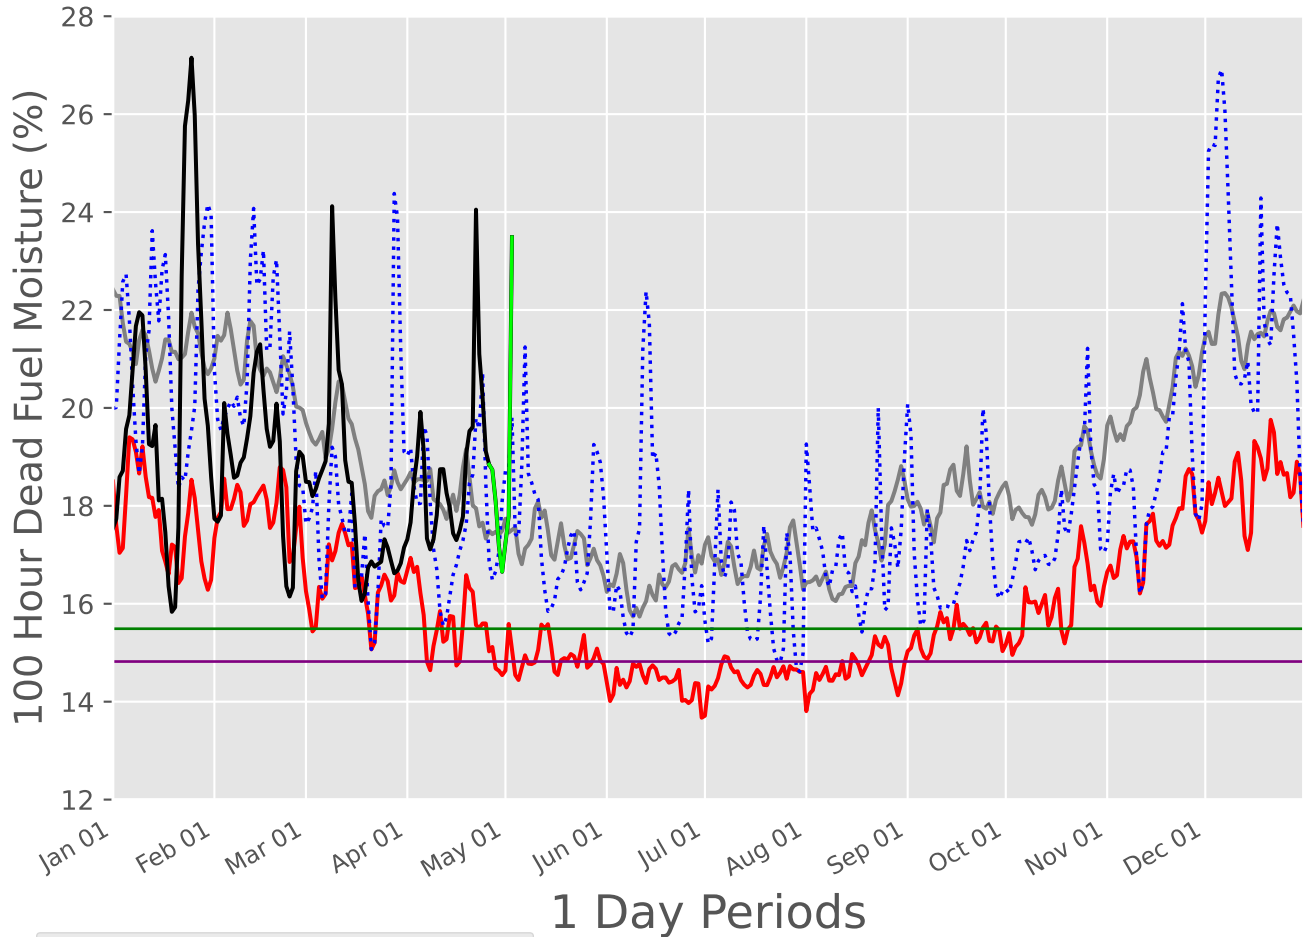

UPPER GULF COAST Predictive Service Area 2007-2026

7049 Wx Observations

Generated on 04/26/2026-21:03