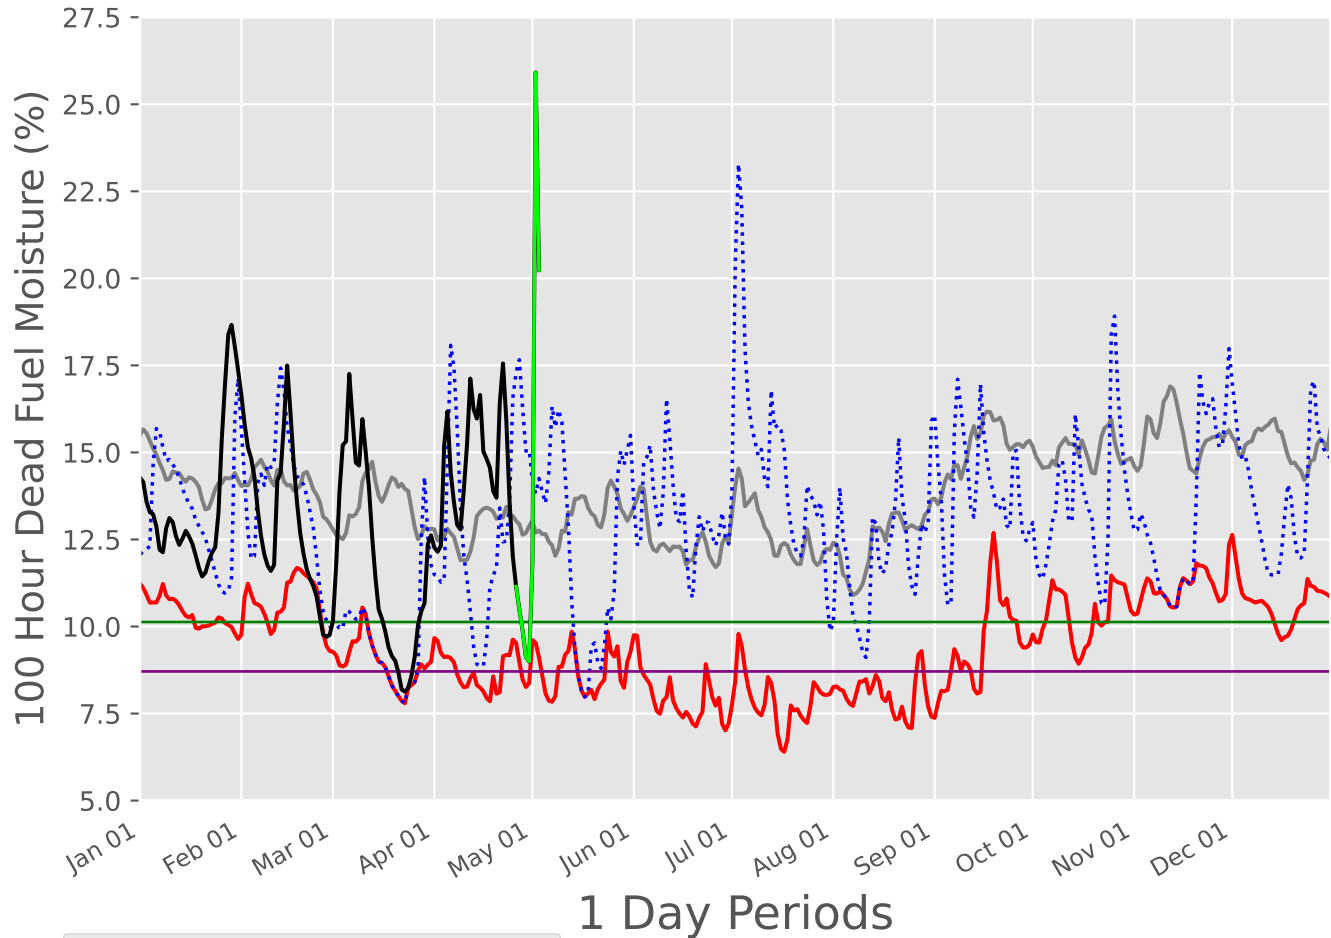

SOUTHERN PLAINS Predictive Service Area

2007-2026

7049 Wx Observations
Generated on 04/26/2026-21:03