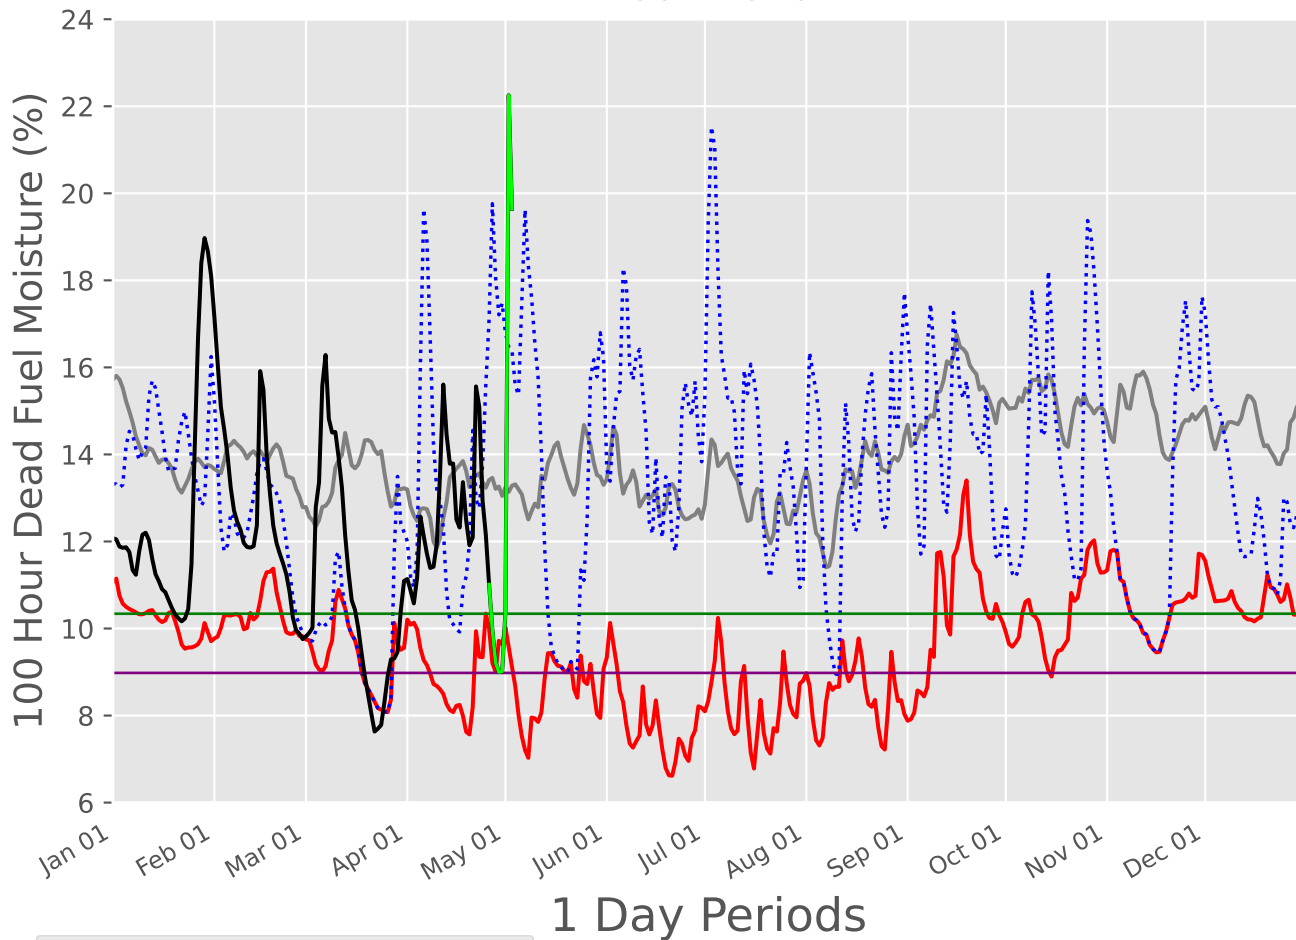

# CAPROCK Predictive Service Area 2007-2026

7049 Wx Observations  
Generated on 04/26/2026-21:03