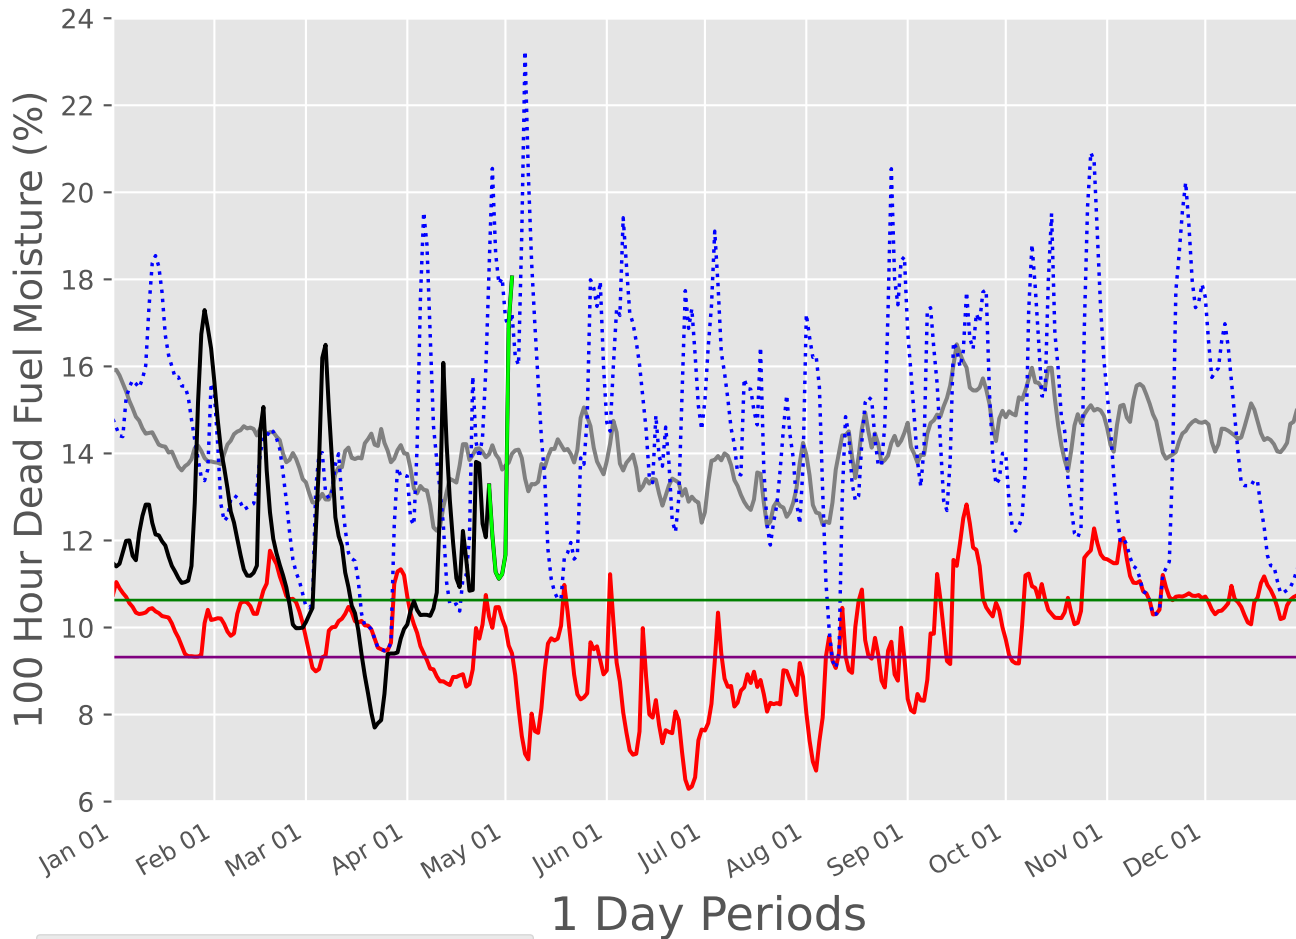

HIGH PLAINS Predictive Service Area 2007-2026

7049 Wx Observations
Generated on 04/26/2026-21:03