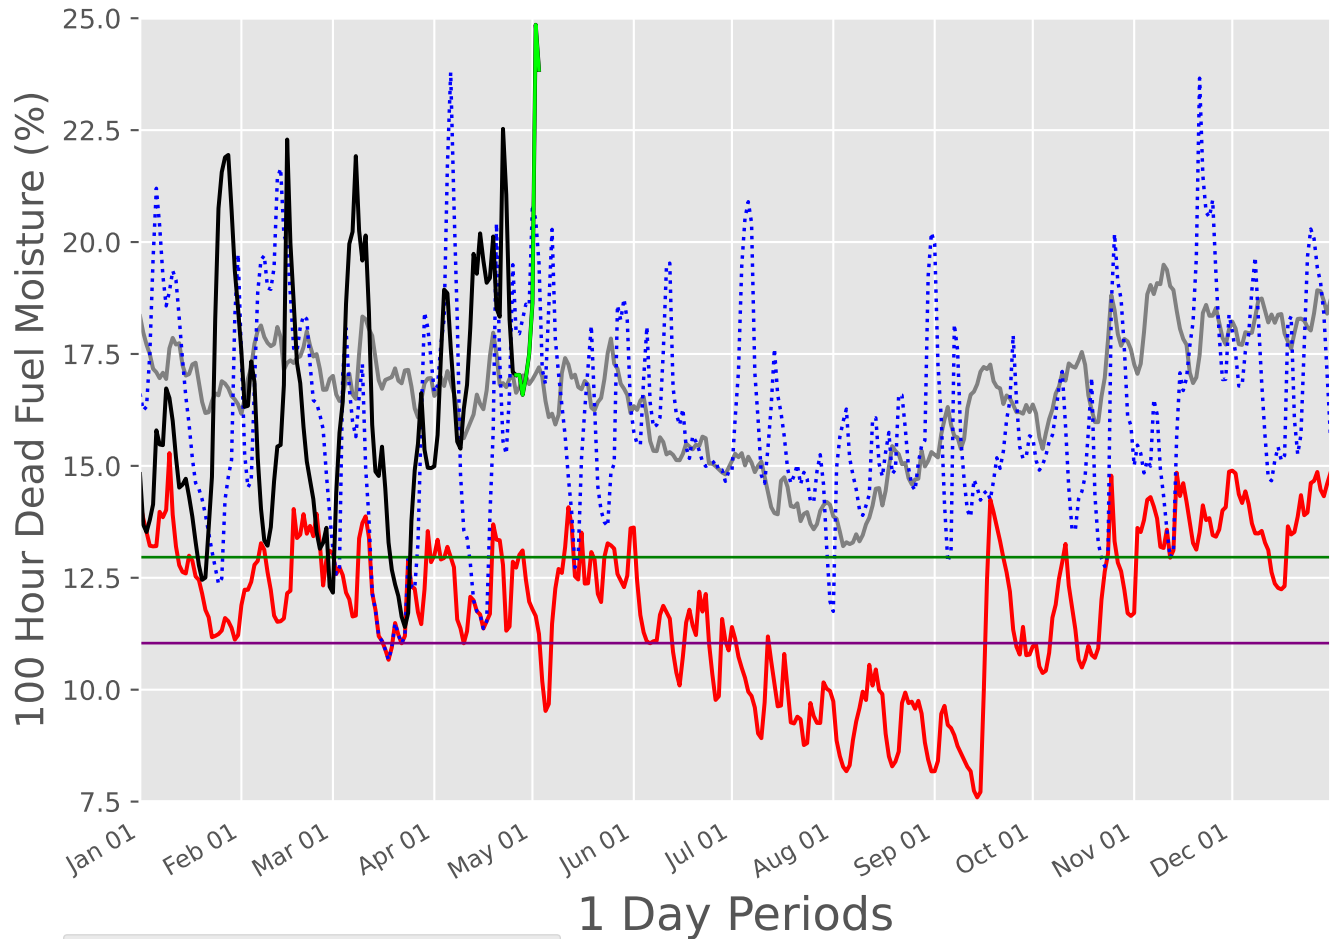

CROSS TIMBERS Predictive Service Area 2007-2026

7049 Wx Observations
Generated on 04/26/2026-21:03