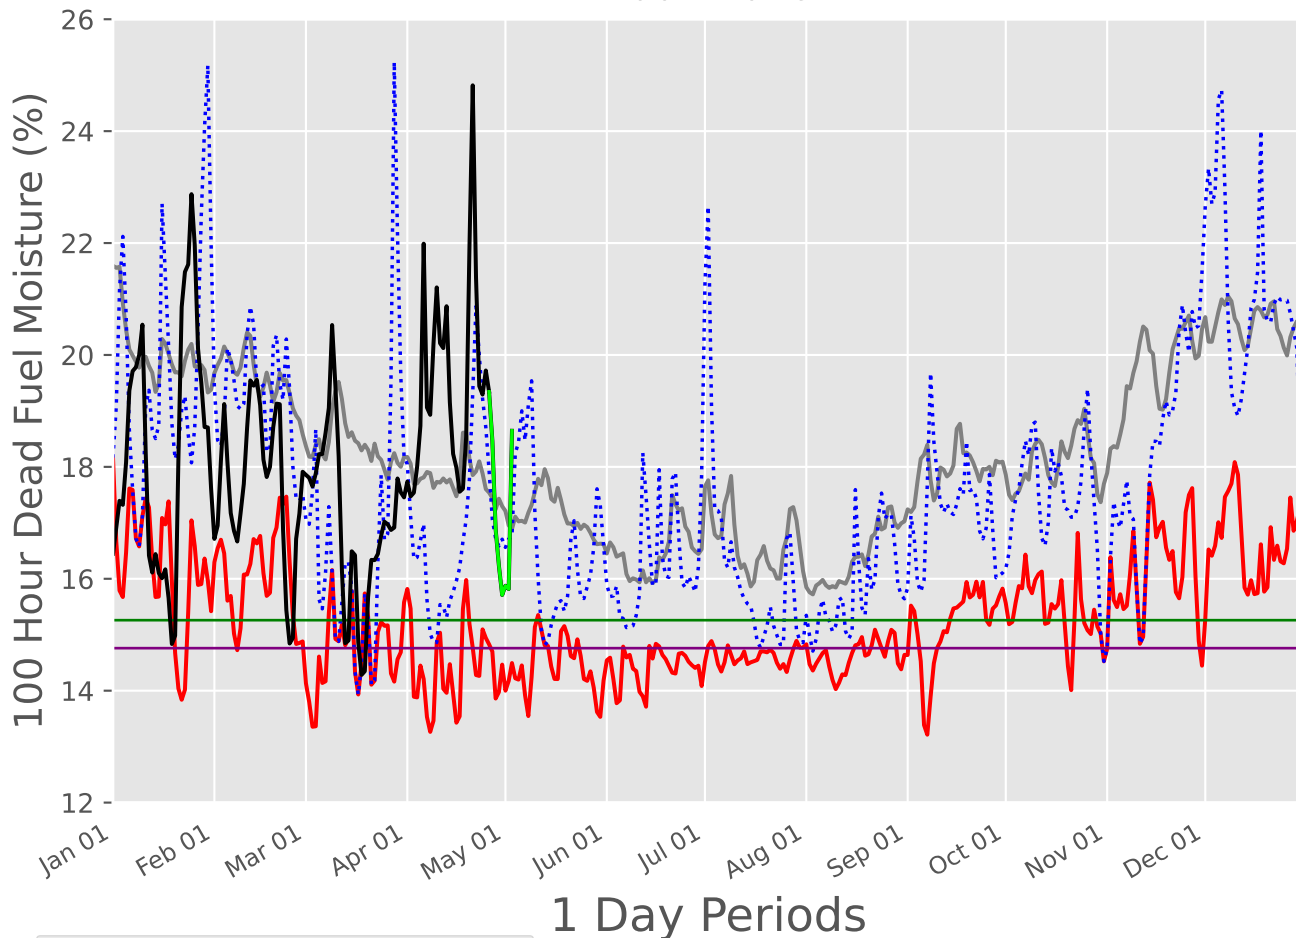

LOWER GULF COAST Predictive Service Area 2007-2026

7049 Wx Observations
Generated on 04/26/2026-21:03