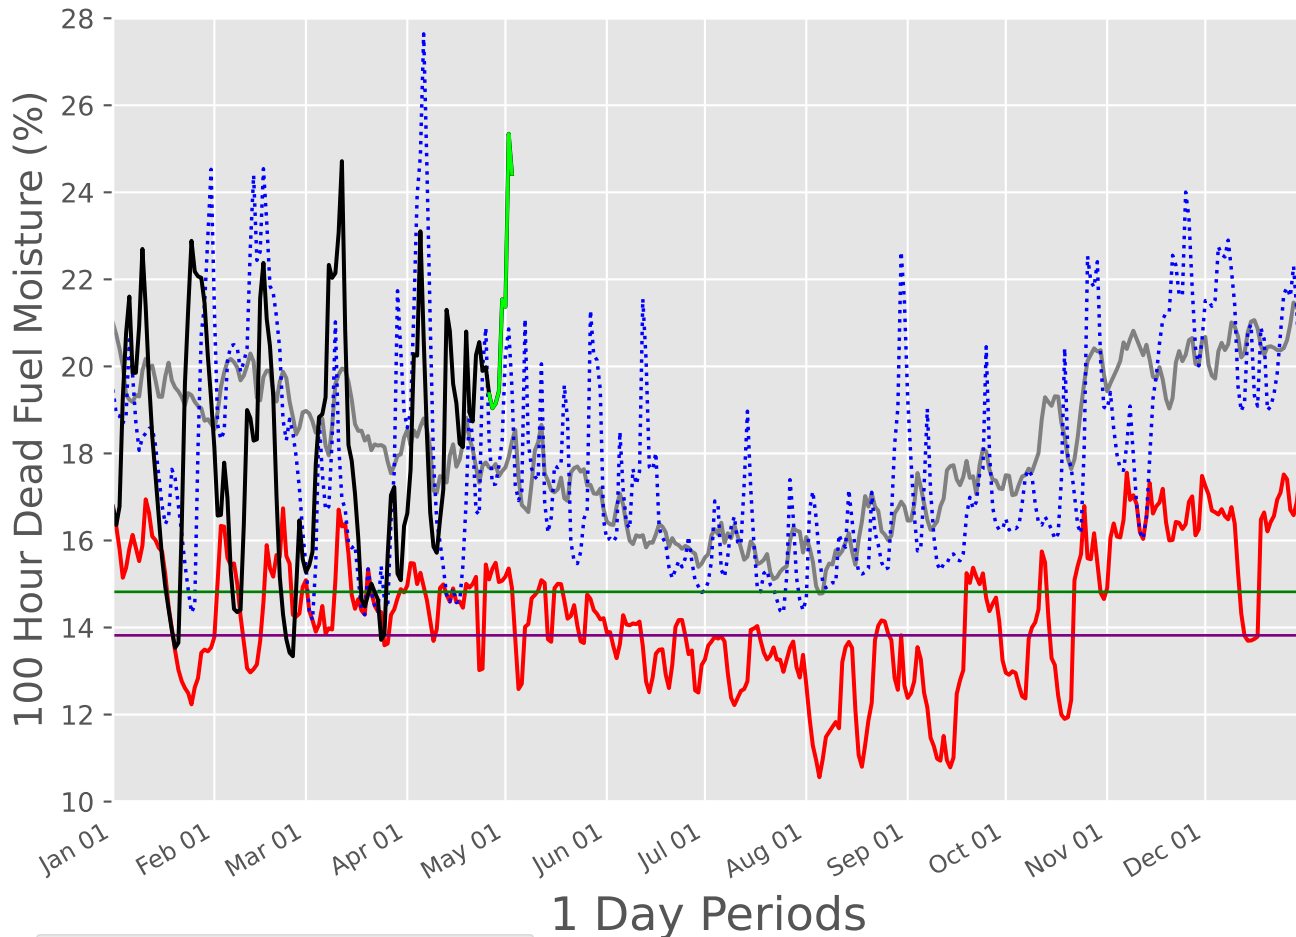

NORTHEAST TEXAS Predictive Service Area

2007-2026

7049 Wx Observations
Generated on 04/26/2026-21:03