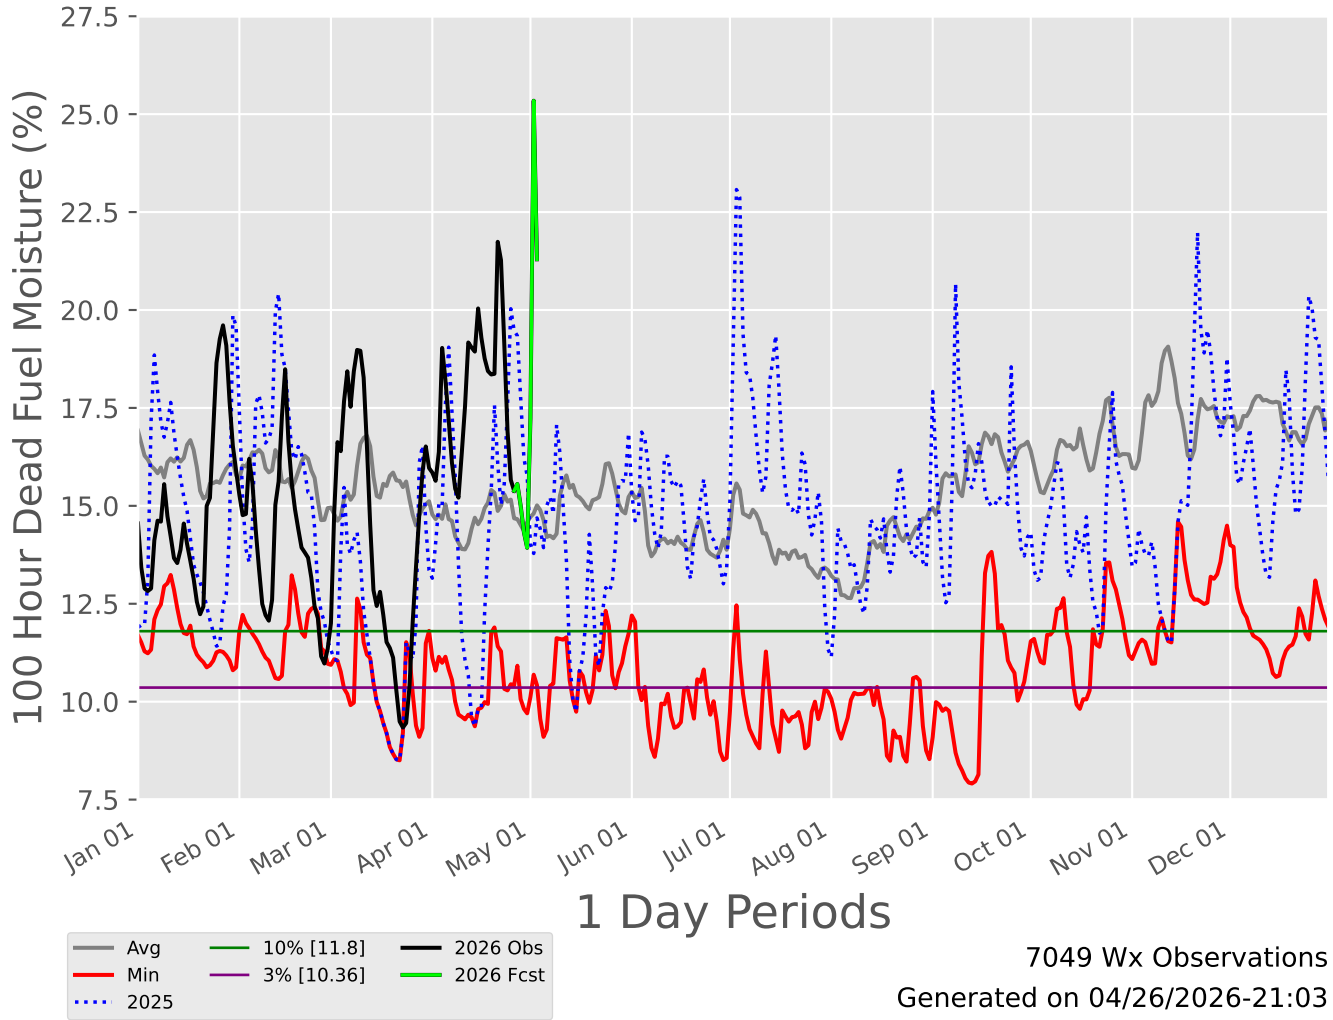

WESTERN HILL COUNTRY Predictive Service Area 2007-2026

7049 Wx Observations
Generated on 04/26/2026-21:03