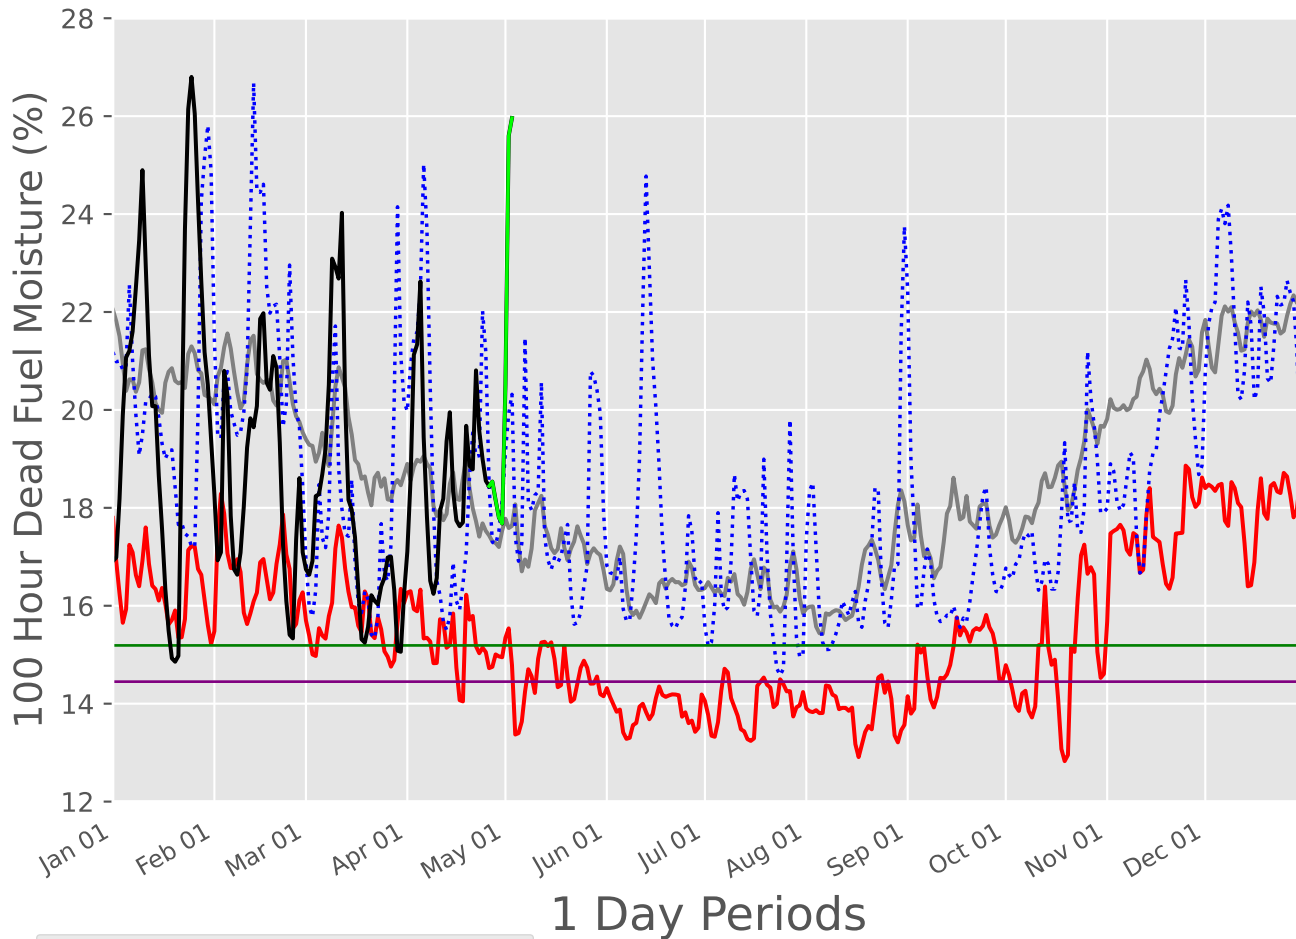

SOUTHEAST TEXAS Predictive Service Area

2007-2026

7049 Wx Observations
Generated on 04/26/2026-21:03